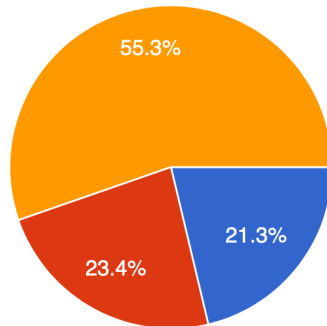

## Did you Captain a 40 League Team?

47 responses

- Yes
- No

## Which league did you Captain?

47 responses

- Winter
- Summer
- Both