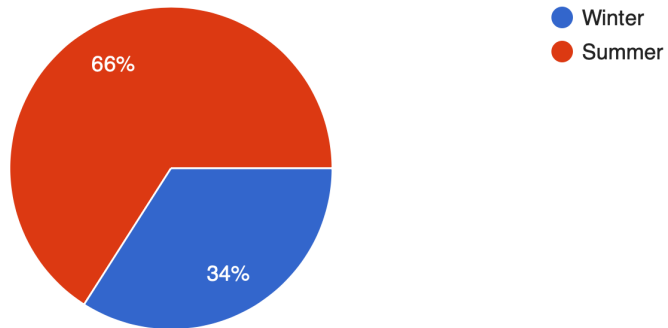

Considering the "fun league" when would your team prefer to play this league?

47 responses