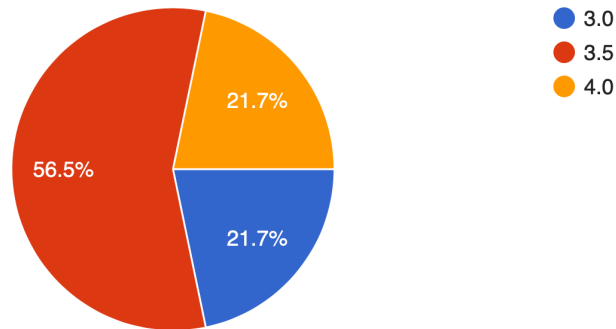

## Which league did you Captain?

47 responses

- Winter
- Summer
- Both

## Which level did your team play?

46 responses

The GFWTC is considering allowing one of the leagues to have a playoff and advance to sectionals rather than both leagues competing to advance. Since the league is popular, we are considering offering a "fun league" in place of either the summer or winter.