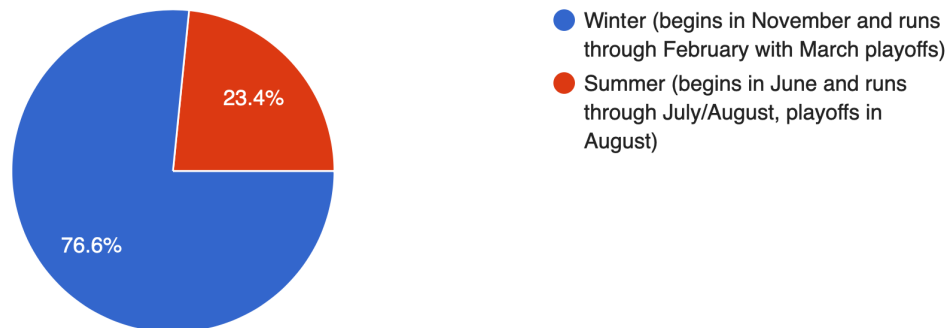

Which league would your team prefer to play to advance to sectionals?

47 responses